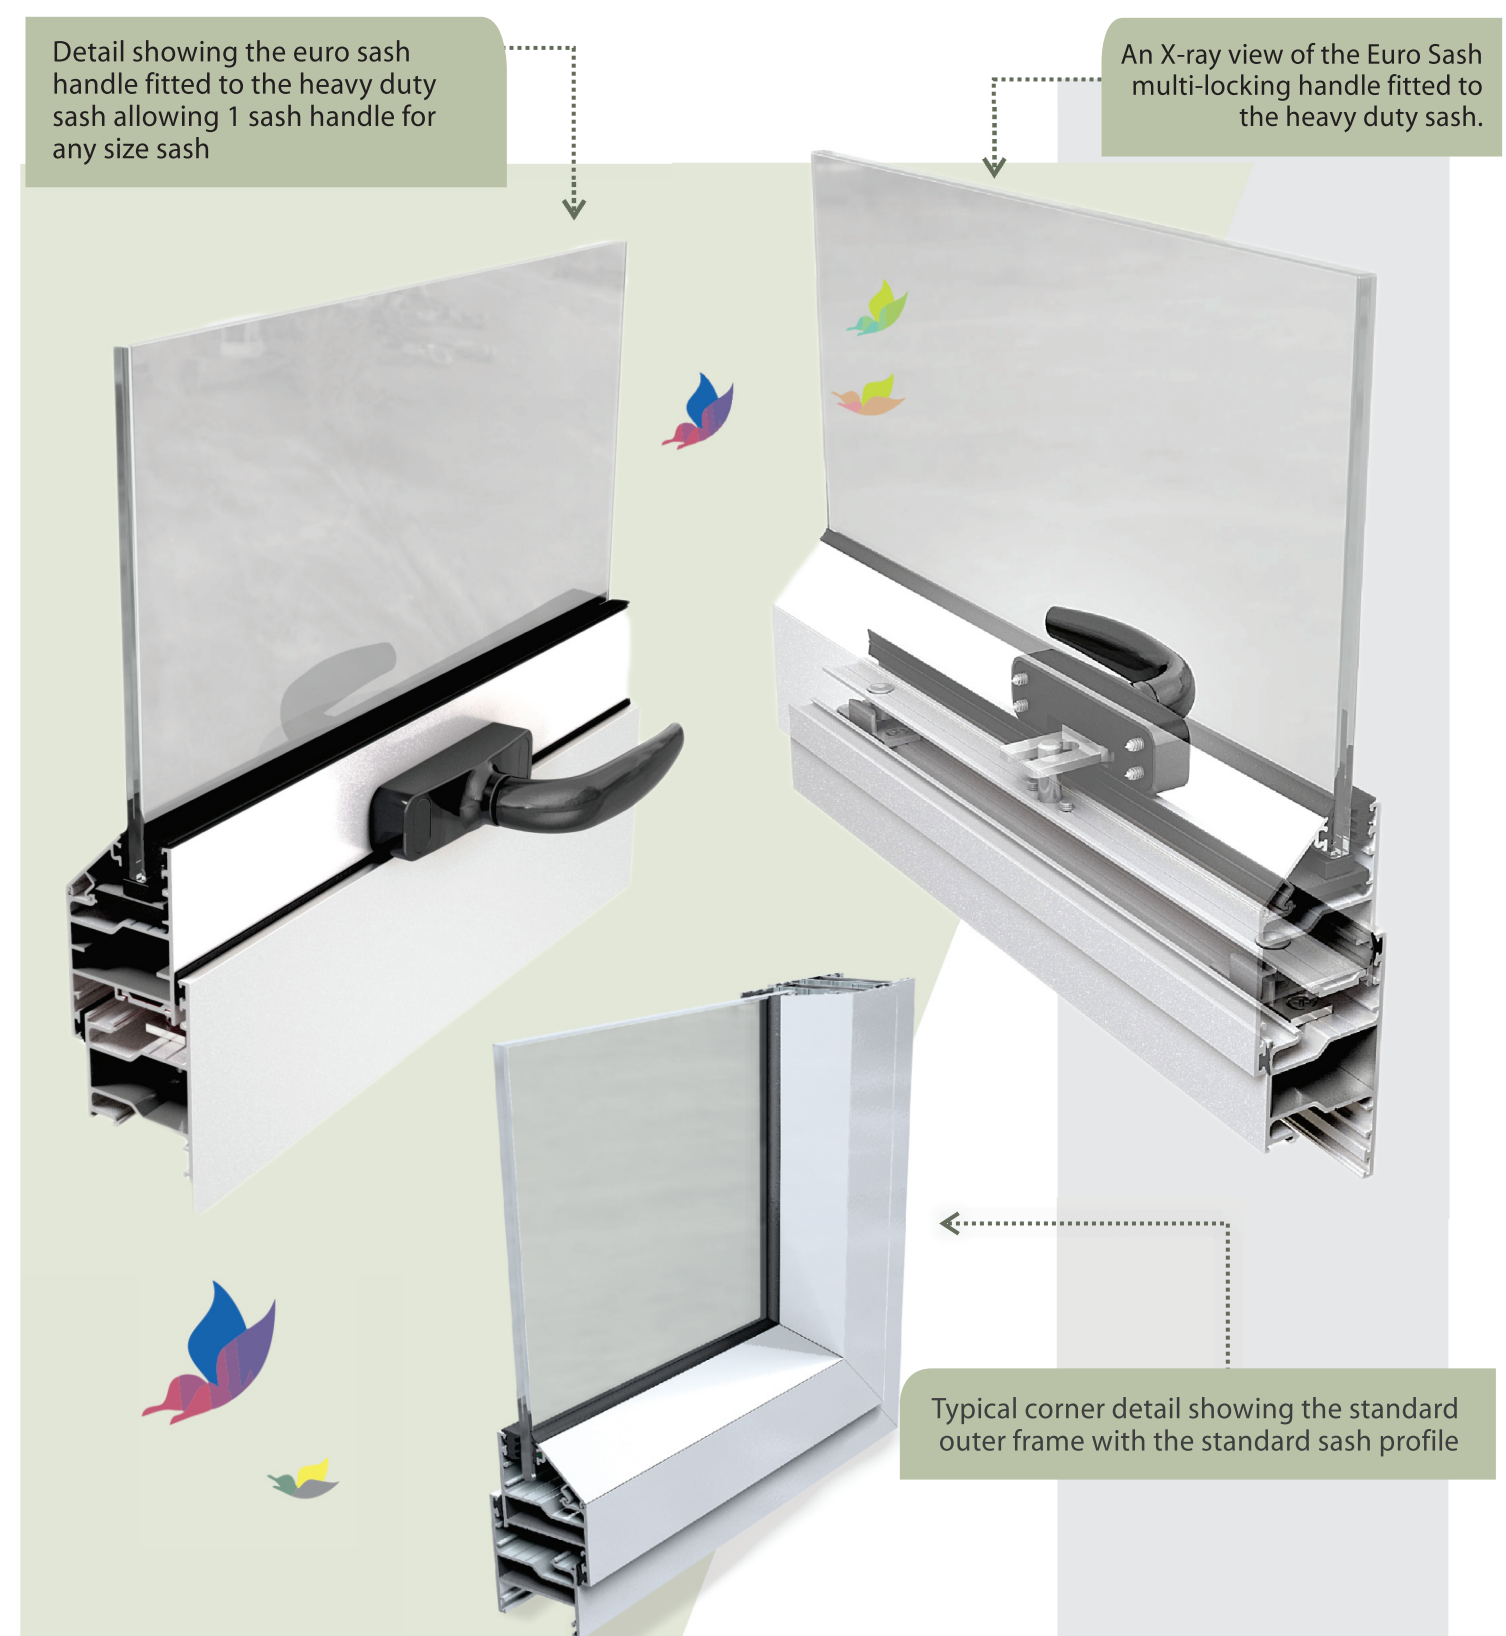

SKYLINE Casement Window (41mm)

The Crealco SKYLINE Casement Window (41mm Outer Frame) is a projected top and side hung window suitable for residential and commercial applications. The Crealco SKYLINE Casement Window offers various window configurations to best suite your fenestration requirements. The maximum permissible sizes for the SKYLINE Casement Window top hung opening pane is 2000 mm x 2000 mm (w x h) and for a side hung opening pane is 840 mm x 2000 mm (w x h).

### FEATURES

- Designed to cater for high wind loads
- High performance window with excellent water drainage
- Designed for multi locking to accommodate large vents

### GLAZING

- Designed to accommodate single glazing options between 4mm and 12 mm
- Designed to accommodate double glazing options between 16 mm and 26 mm

### HARDWARE

- Unique glass support blocks available for better drainage
- Standard casement handles or the Euro sash handle with multi-locking points (Heavy Duty Sash)
- Corner connectors that eliminate the need for crimping